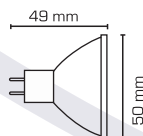

Clave

MR16SMD5DIM/LD
MR16SMD5DIM/BC