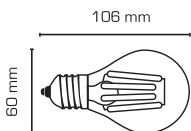

Clave	Watts	Volts	Base	Lm	Temp.	Luz
A60FILED4/BC	4 W	127 V ~	E-26	460	2700°K	BC
A60FILED4/LD	4 W	127 V ~	E-26	460	6500°K	LD
A60FILED8/BC	8 W	127 V ~	E-26	820	2700°K	BC
A60FILED8/LD	8 W	127 V ~	E-26	820	6500°K	LD