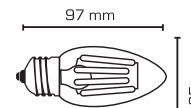

Clave	Watts	Volts	Base	Lm	Temp.	Luz
VEFILED4E12/BC	4 W	127 V ~	E-12	460	2700°K	BC
VEFILED4E12/LD	4 W	127 V ~	E-12	460	6500°K	LD
VEFILED4E14/BC	4 W	127 V ~	E-14	460	2700°K	BC
VEFILED4E14/LD	4 W	127 V ~	E-14	460	6500°K	LD
VEFILED4E26/BC	4 W	127 V ~	E-26	460	2700°K	BC
VEFILED4E26/LD	4 W	127 V ~	E-26	460	6500°K	LD