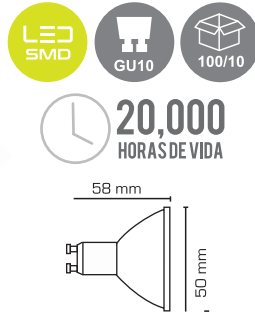

GU10 SMD 15 LEDS DIMEABLE

Clave

GU106DIM/BC

Watts **Volts** **Ángulo** **Lm** **Temp.** **Luz**

6 W 127 V ~ 120° 450 2700°K BC

JDR SMD 15 LEDS DIMEABLE