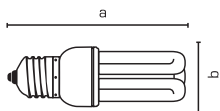

FOCO 5U SMD DE LEDS

35,000
HORAS DE VIDA

Clave

5U42SMD/LD

42W 127 V ~ 272x81 3780 6500°K LD

SOPORTA
85/265V
~

FOCO ESPIRAL SMD DE LEDS

35,000
HORAS DE VIDA

Clave

	Watts	Volts	Med. (axb/mm)	Emp.	Lm	Temp.	Luz
ES9SMD/LD	9W	127 V ~	120x43	100/10	810	6500°K	LD
ES14SMD/LD	14W	127 V ~	155x60	50/10	1260	6500°K	LD
ES23SMD/LD	23W	127 V ~	165x60	50/10	2070	6500°K	LD
ES34SMD/LD	34W	127 V ~	205x83	25/10	3060	6500°K	LD
ES9SMD/BC	9W	127 V ~	120x43	100/10	810	3000°K	BC
ES14SMD/BC	14W	127 V ~	155x60	50/10	1260	3000°K	BC
ES23SMD/BC	23W	127 V ~	165x60	50/10	2070	3000°K	BC

LUMINARIO DE LED AR111

35,000
HORAS DE VIDA

Clave

AR111LED12/BC

12W 127 V~ 12 120° BC

SOPORTA
85/145V
~

DIMEABLES

MR16 SMD DIMEABLE

50,000
HORAS DE VIDA

Clave

MR16SMD5DIM/LD
MR16SMD5DIM/BC

5 W 127 V ~ 120° 330 6400°K LD
5 W 127 V ~ 120° 270 2700°K BC

DIMEABLE