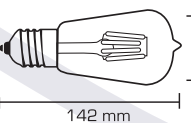

Clave	Watts	Volts	Base	Lm	Temp.	Luz
ST64FILED8/BC	8 W	127 V ~	E-26	820	2700°K	BC