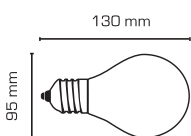

Clave	Watts	Volts	Med. (axb/mm)	Base
G95LED3D	4 W	127 V ~	130x95	E-26